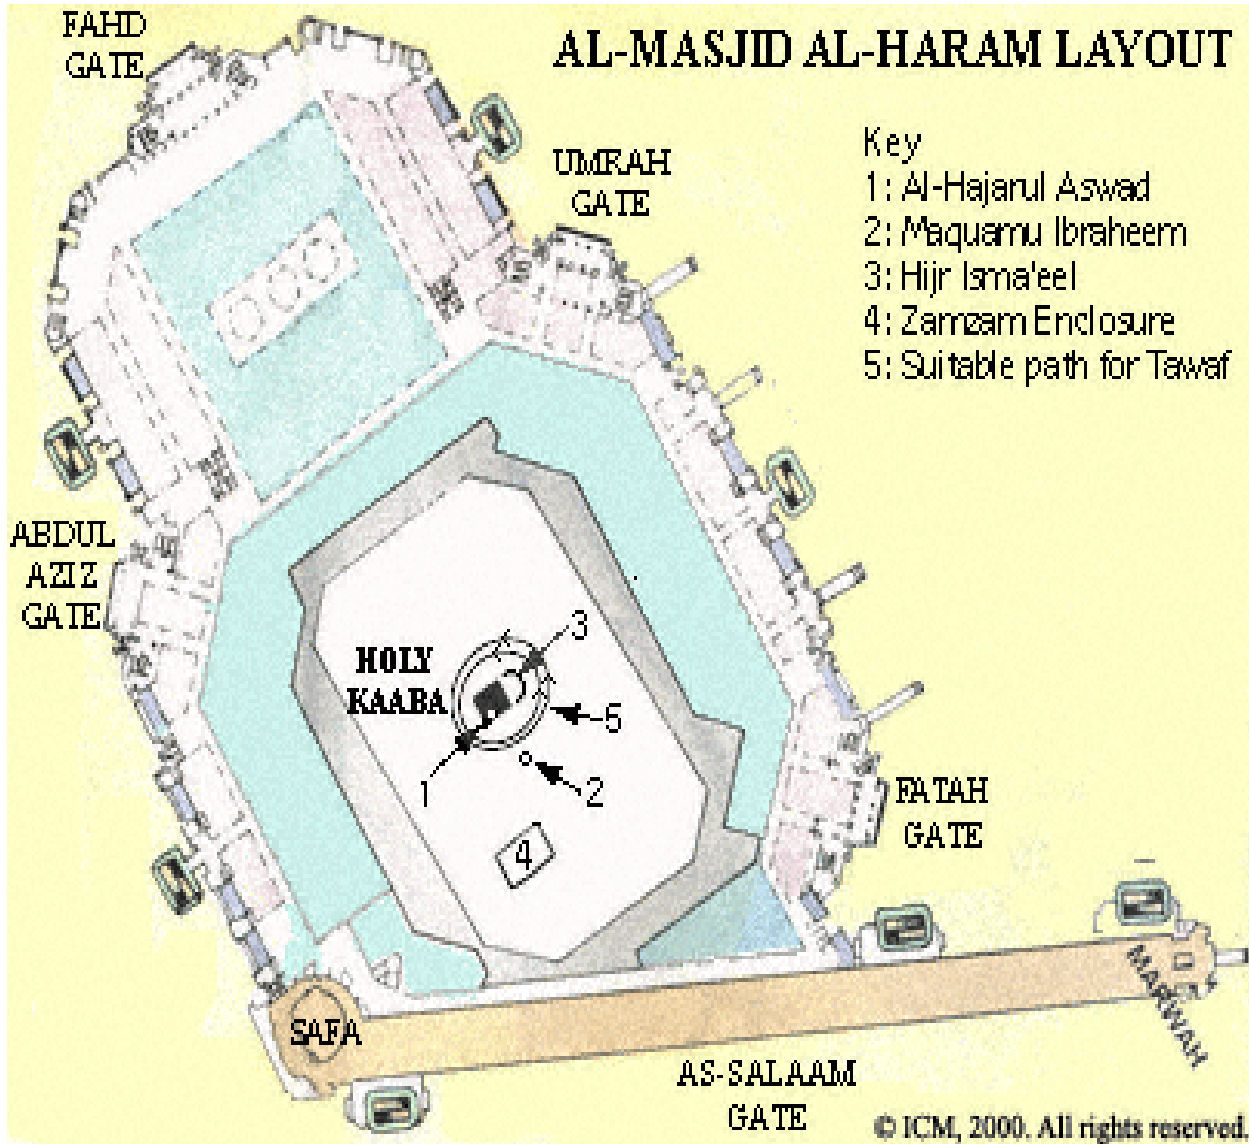

# Janatul Baqi

© ICM, 2000. All rights reserved

- 1- Grave of Hazrat Nisa Fatima Zahra and others of Ahlul Bait
- 2- Graves of daughters Ummu Kulthum, Ruqaiyyah and Zainab of the Prophet
- 3- Graves of wives of Prophet Muhammad, pbuh
- 4 - 13- Other members of Ahlul Bait

# Mina Area Map

# AL-MASJID AL-HARAM LAYOUT

Key

- 1: Al-Hajarul Aswad
- 2: Maqamu Ibraheem
- 3: Hija Isma'eel
- 4: Zamzam Enclosure
- 5: Suitable path for Tawaf

© ICM, 2000. All rights reserved.